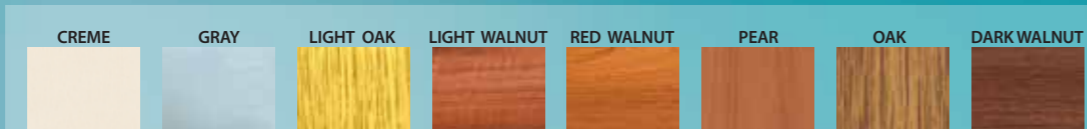

Practical and cost effective...

EN-R 2013

GLOBAL
system

- 60 mm profile width.
- 3 chambered frame and sash profile.
- 2,5 mm profile thickness.
- Single, double and triple glazing option between 4 mm up to 30 mm.
- Lead - Free uPVC profiles.
- Steel reinforced profiles.
- A diversity of auxiliary profile selection.
- Perfect thermal and acoustic insulation.
- Hot melt lamination technique in accordance to RAL standards.
- Wide range of colors.
- Perfect resistance to severe weather conditions tested by accredited Pakpen Laboratory.

Pakpen products are available in white and in a wide range of wood grain foil colors.

Due to the printing process, the color appearance on the catalogue may slightly differ than the original product color. Always ask for a color chart to compare.