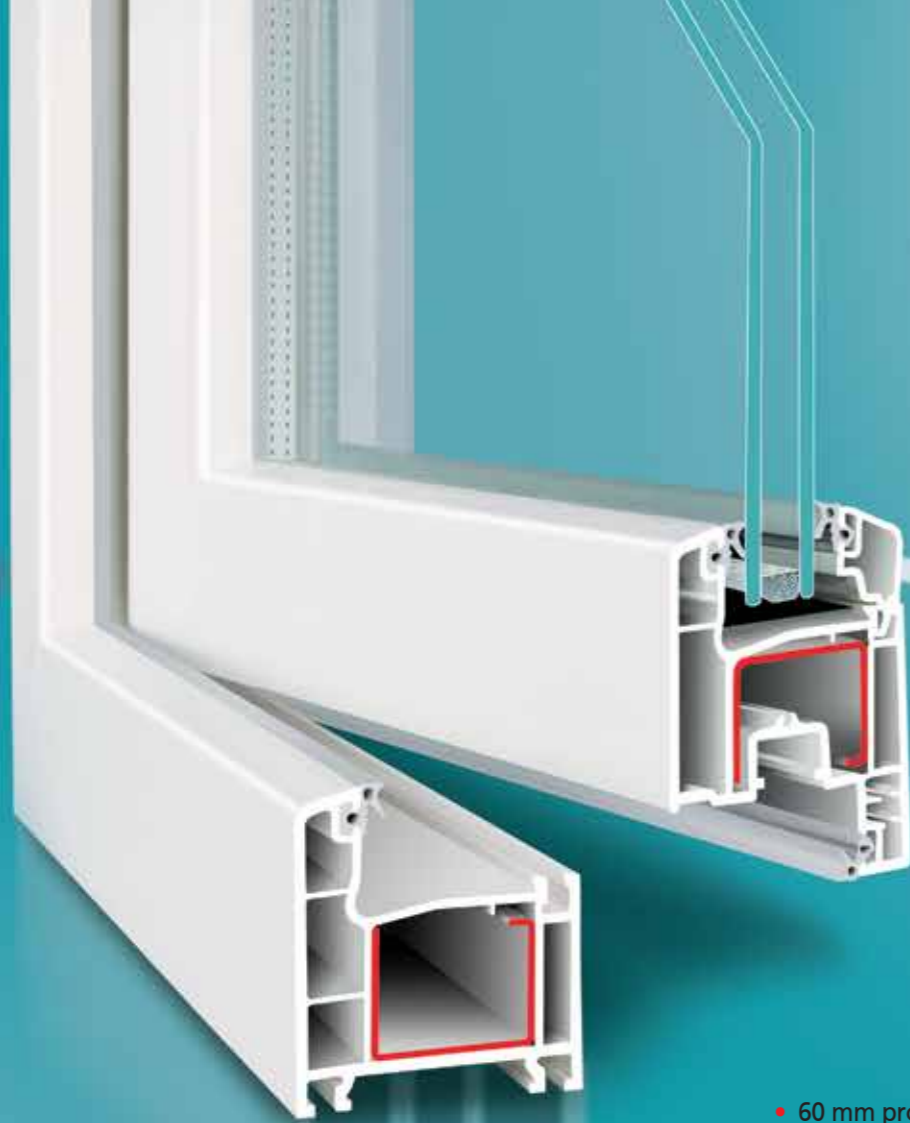

Practical and cost effective...

EN-R 2013

GLOBAL
system

- 60 mm profile width.
- 3 chambered frame and sash profile.
- 2,5 mm profile thickness.
- Single, double and triple glazing option between 4 mm up to 30 mm.
- Lead - Free uPVC profiles.
- Steel reinforced profiles.
- A diversity of auxiliary profile selection.
- Perfect thermal and acoustic insulation.
- Hot melt lamination technique in accordance to RAL standards.
- Wide range of colors.
- Perfect resistance to severe weather conditions tested by accredited Pakpen Laboratory.

PAKPEN[®]
PVC DOOR WINDOW AND SHUTTER SYSTEM

Global system, is adding beauty to your home with its minimalist design and ergonomic features.

This system is an ideal window application in different sizes for specific requirements with its wide range of auxiliary profiles.

Tilt and turn Global windows offer a comfortable and practical solution to make your life easier.

A comfortable solution for your home...

Global system can be tailor-made to your specific requirements with its unlimited auxiliary and arched profile range.